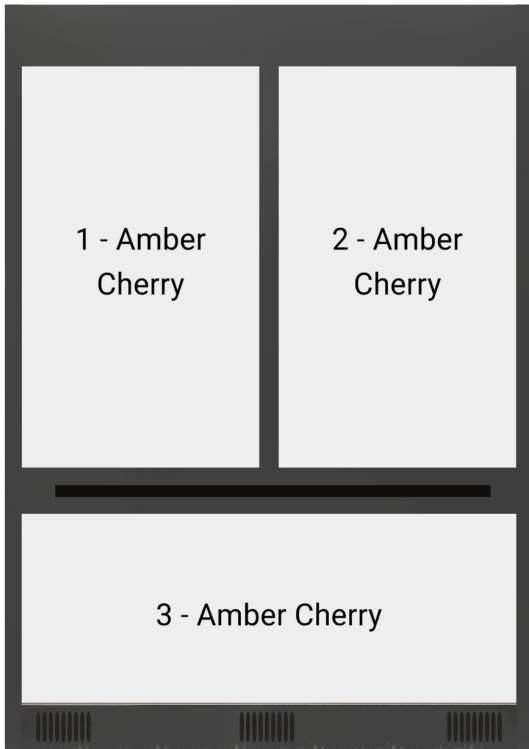

## Quote Details

<b>Cabin Size:</b>	<b>Railing Options:</b>
R2500	Handrail Texture: Black
<b>Pass Through:</b>	Handrail Shape: 1.5" Flat
No	Handrail Sides: Yes
<b>Panel Layout:</b>	Handrail Back: Yes
LSW	Bend Handrail Ends: No
<b>Ceiling Style:</b>	Bumper Texture: Black
Ceiling 02	Bumper Shape: None
<b>Ceiling Texture:</b>	Bumper Sides: Yes
Paint - Semi Gloss - Black	Bumper Back: Yes
<b>Lighting Style:</b>	Bumper Bend: No
Standard	Kicks Size:
<b>Perimeter Lighting:</b>	Kicks Have Vents: Yes
No	<b>Optional Items:</b>
<b>Button Layout:</b>	Clad Door: No
Caesar	Clad Front Return: No
<b>Optional Trim (LS001 - LS005 Layouts)</b>	Clad Transom: No
No	Clad Door Posts: No
	Include Pad Pins: No
	Include Protective Pads: No
	Floor: Yes
	No Floor: No
	Supply Only: Yes
	Supply and Install: No

## Building Information

**Name:**  
**Address:**  
**Owner:**  
**Number of Elevators:**

Back Wall

Ceiling

Flooring

Left Wall

Right Wall